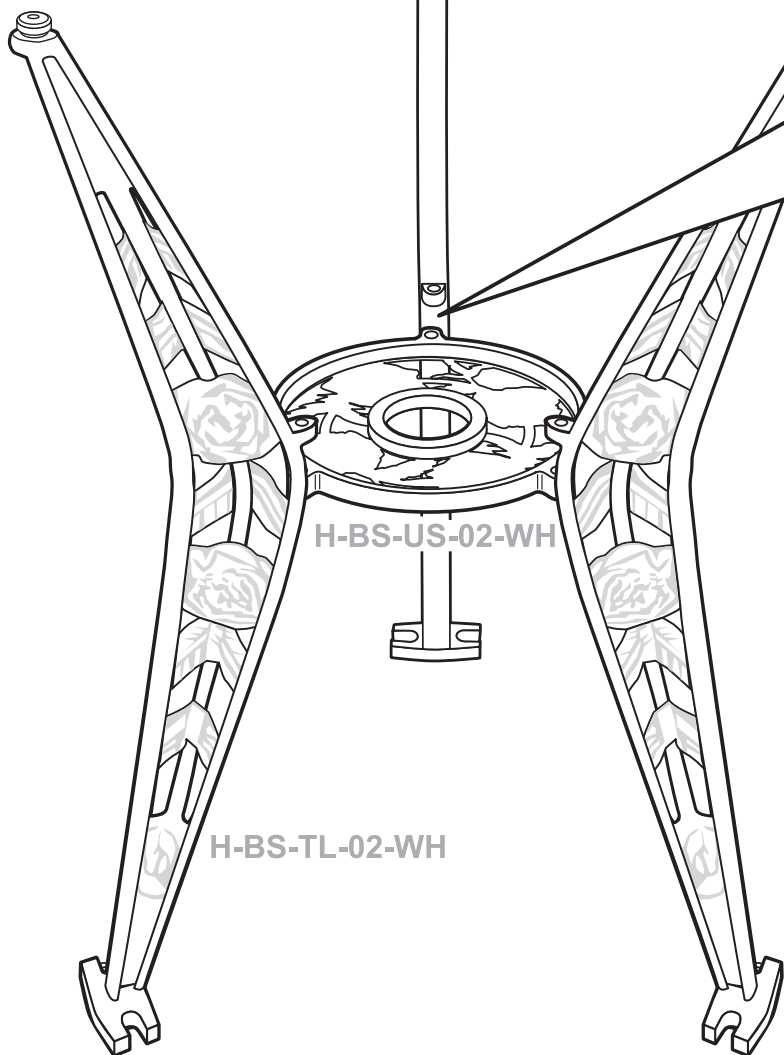

ROSE

H-1-ROSE-TBLONE-WH

Lazy Susan

1

H-M8-35MM-BOLT
9x

H-M8-NUT-CAP-WH
9x

H-M8-NUT
9x

H-M8-WASHER
9x

H-M8-SPRING-WASH
9x

2

H-M8-BIST-TABLE-FEET

3x

3

3x

H-M8-NUT-CAP-WH

H-M8-NUT

H-M8-SPRING-WASH

H-M8-WASHER

H-M8-35MM-BOLT

Lazy Susan