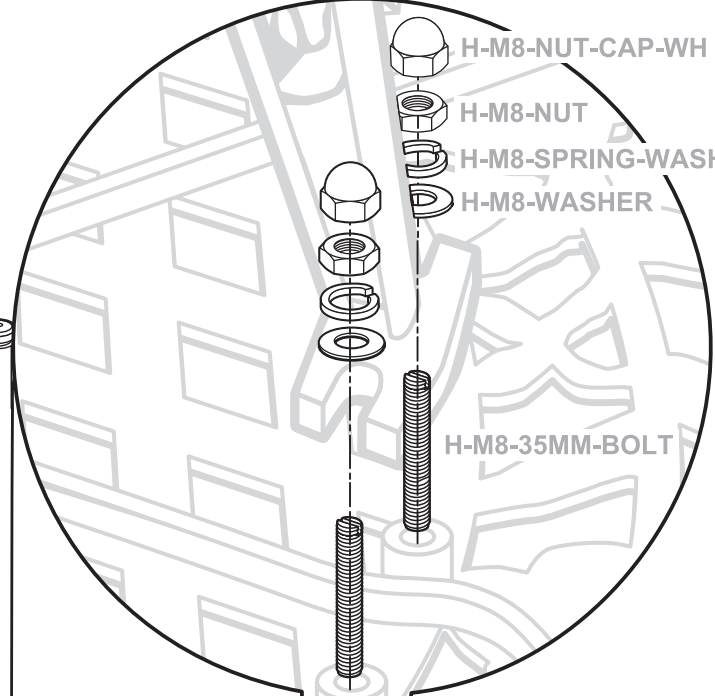

H-M8-SPRING-WASH
9x

2

H-M8-BIST-TABLE-FEET

3x

3

3x

H-M8-NUT-CAP-WH

H-M8-NUT

H-M8-SPRING-WASH

H-M8-WASHER

H-M8-35MM-BOLT

Lazy Susan