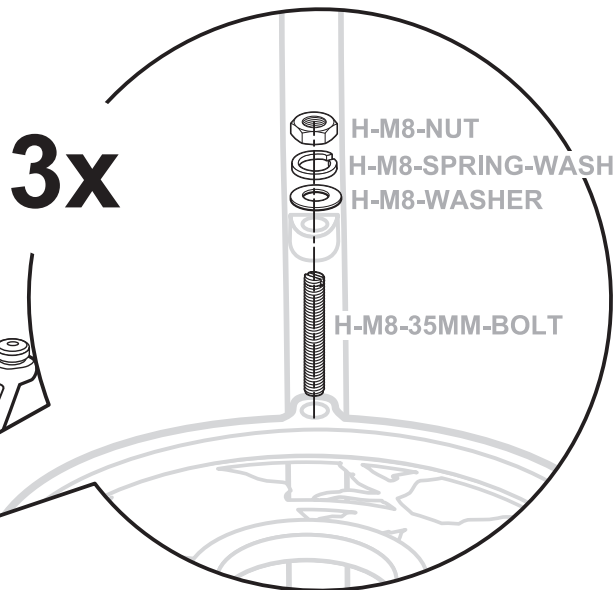

H-M8-SPRING-WASH
9x

2

H-M8-BIST-TABLE-FEET

3x

3

3x

H-M8-NUT-CAP-WH

H-M8-NUT

H-M8-SPRING-WASH

H-M8-WASHER

H-M8-35MM-BOLT

Lazy Susan