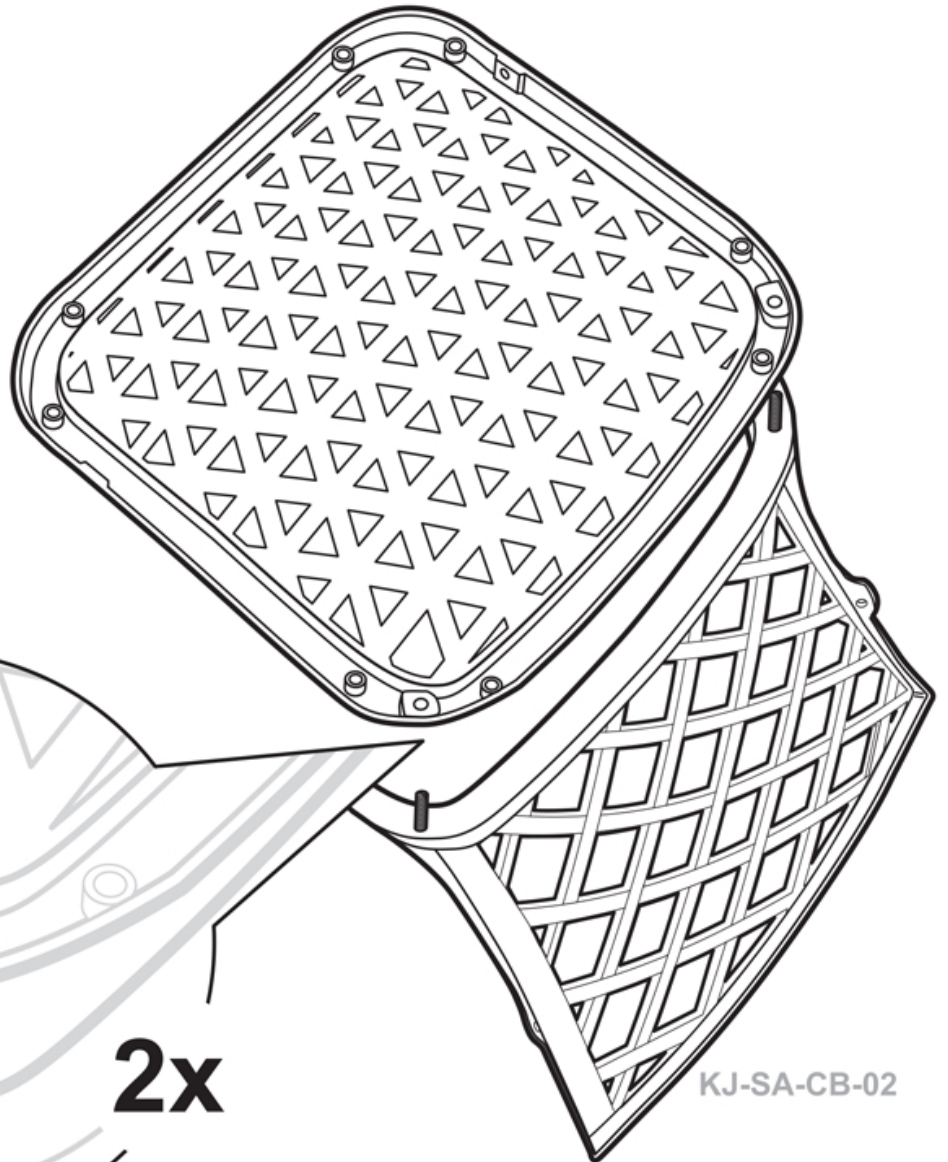

EMMA

KJ-1-EMMA-SA

Lazy Susan

1

- M6-25MM-HD-BOLT-P 4x
- M8-NUT-CAP 10x
- M6-NUT-CAP 4x
- M8-NUT 10x
- M6-NUT 4x
- M8-WASHER 10x
- M6-WASHER 4x
- M8-SPRING-WASH 10x
- M6-SPRING-WASH 4x

2

KJ-SA-SB-01

- M8-NUT-CAP
- M8-NUT
- M8-SPRING-WASH
- M8-WASHER

2x

KJ-SA-CB-02

3

4