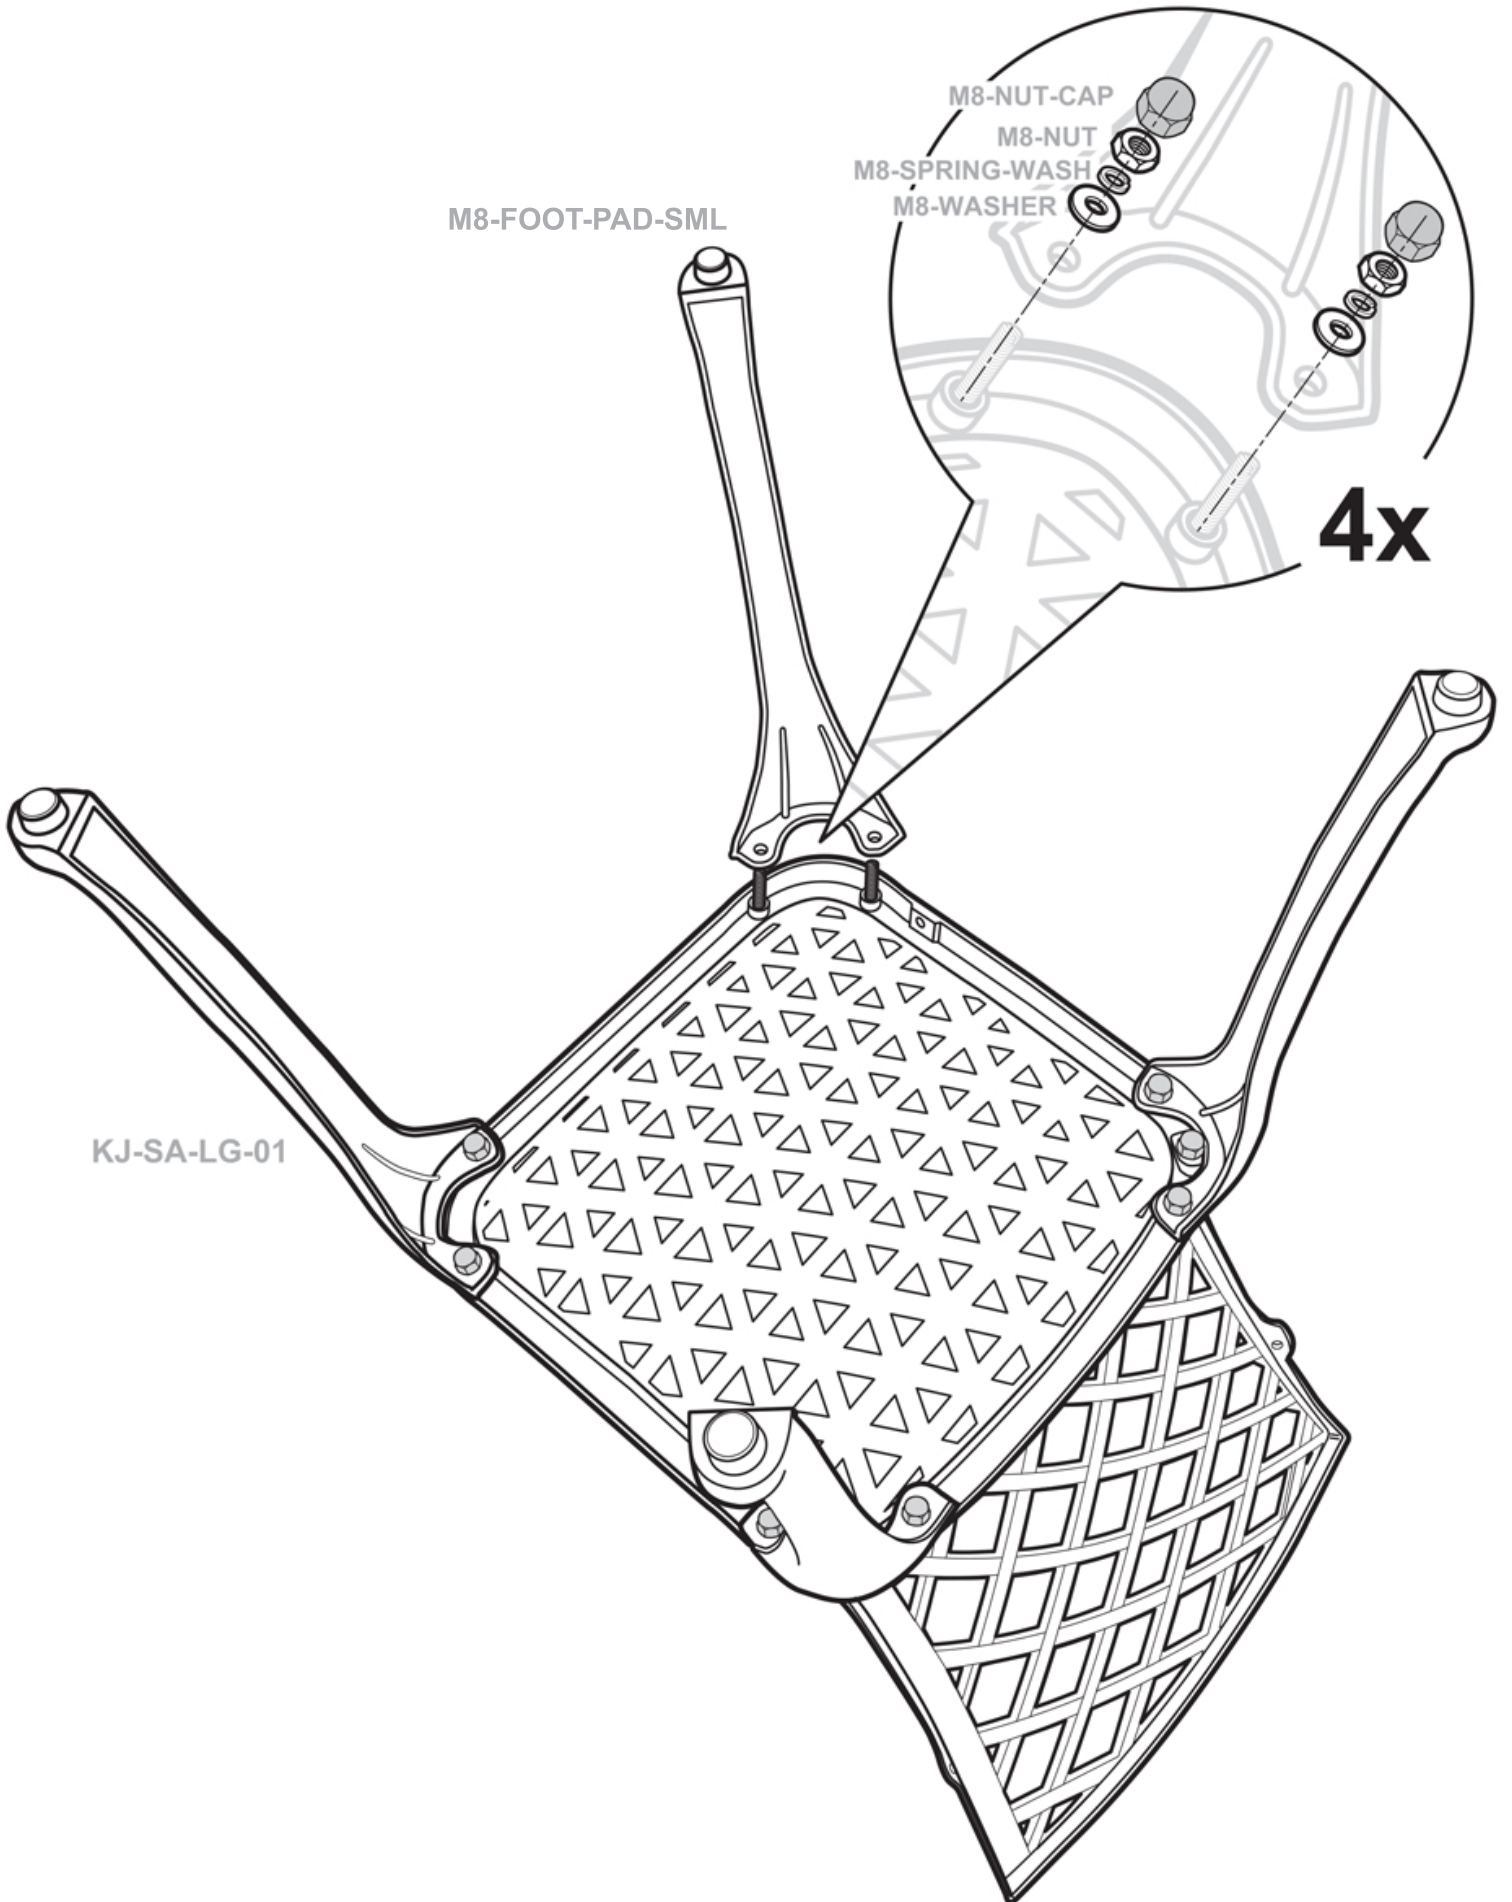

EMMA

KJ-1-EMMA-SA

Lazy Susan

1

- M6-25MM-HD-BOLT-P 4x
- M8-NUT-CAP 10x
- M6-NUT-CAP 4x
- M8-NUT 10x
- M6-NUT 4x
- M8-WASHER 10x
- M6-WASHER 4x
- M8-SPRING-WASH 10x
- M6-SPRING-WASH 4x

2

KJ-SA-SB-01

- M8-NUT-CAP
- M8-NUT
- M8-SPRING-WASH
- M8-WASHER

2x

KJ-SA-CB-02

3

4