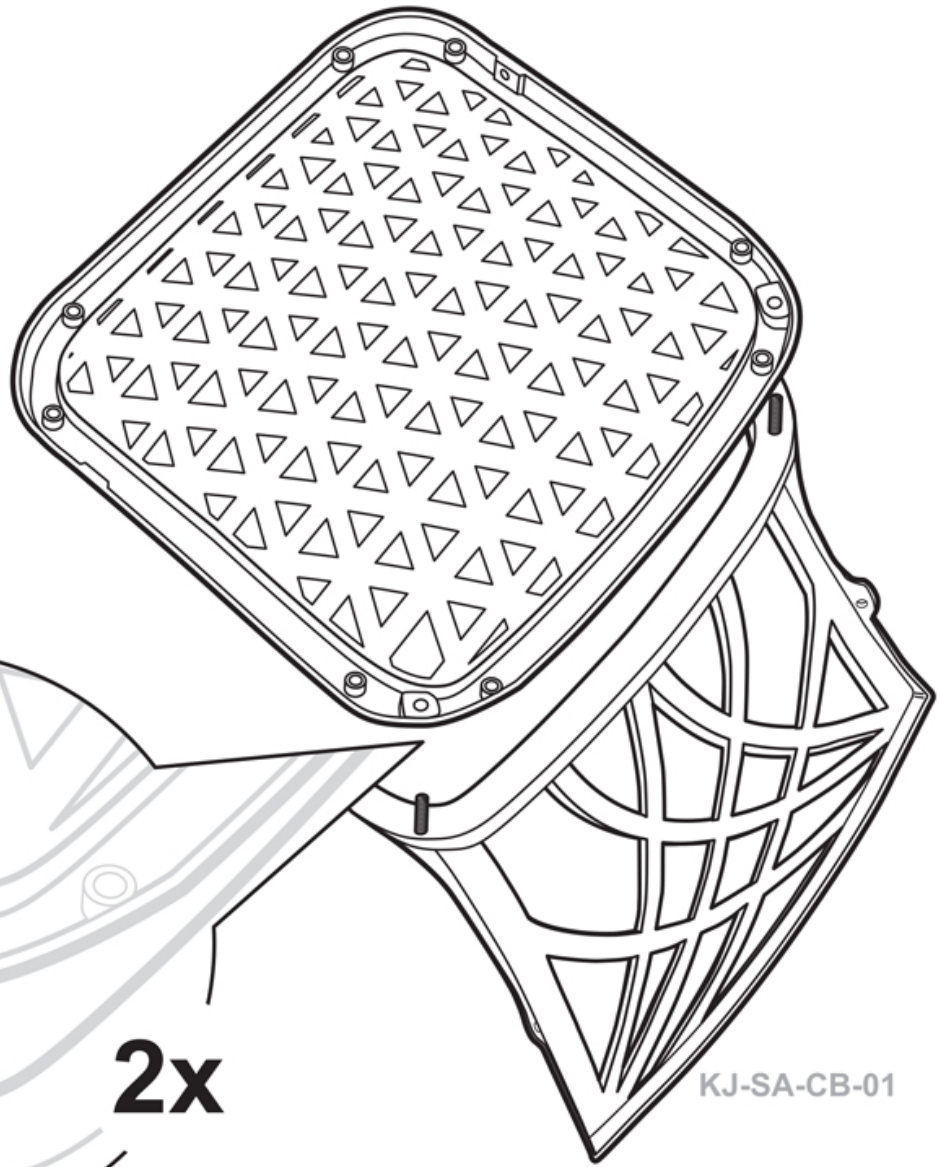

2x

KJ-SA-CB-01