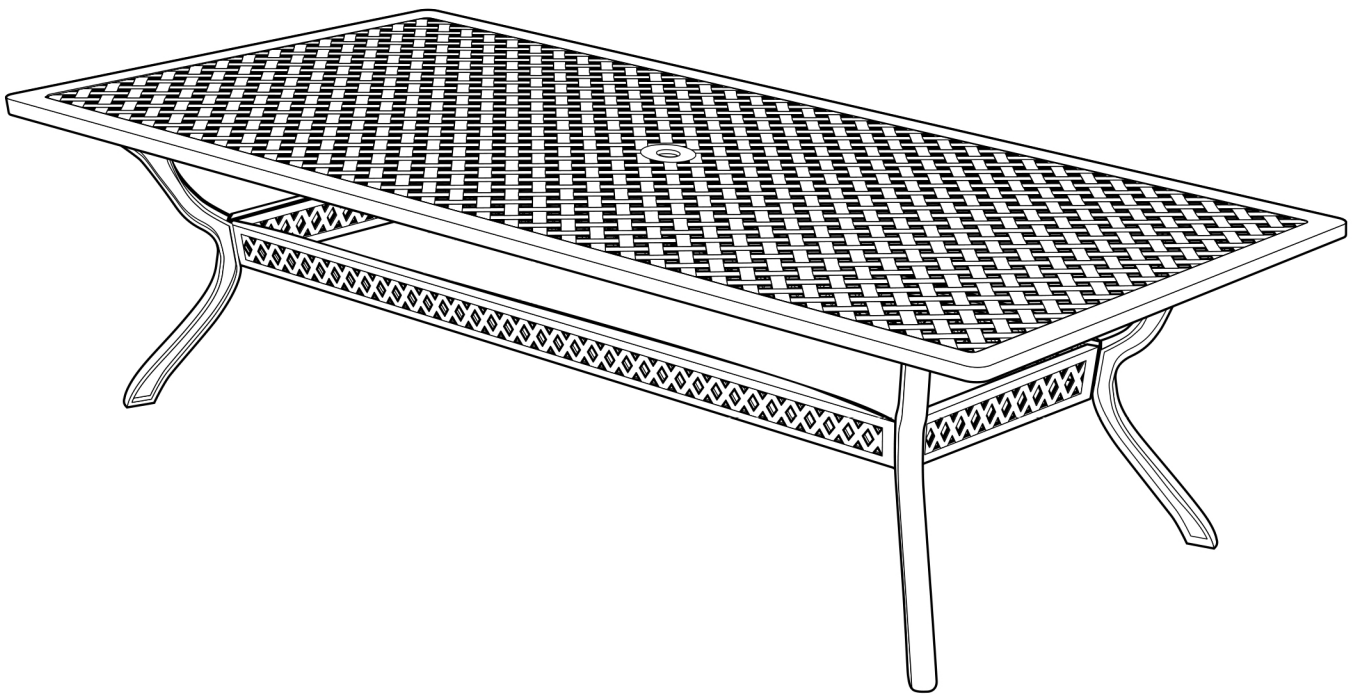

SOPHIA

WK-1-SOP-TBL

Lazy Susan

M8-40MM-BOLT

8x

M8-35MM-BOLT

8x

M8-NUT-CAP

A.

B.

4x

M8-NUT-CAP

M8-NUT-CAP
M8-NUT
M8-SPRING-WASH
M8-WASHER
M8-40MM-BOLT

8x

M8-FOOT-PAD-LRG

WK-RC-LEG-LRG

WK-SOP-TOP