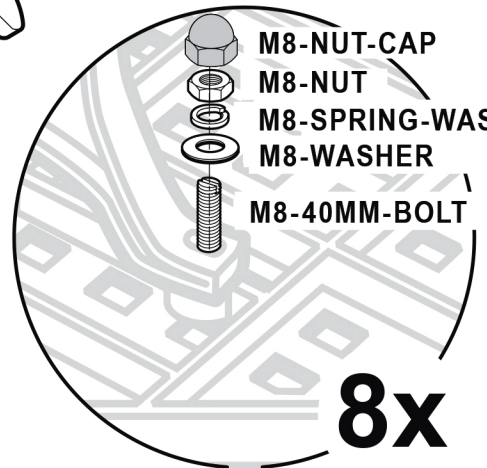

A.

B.

4x

M8-NUT-CAP

M8-NUT-CAP
M8-NUT
M8-SPRING-WASH
M8-WASHER
M8-40MM-BOLT

8x

M8-FOOT-PAD-LRG

WK-RC-LEG-LRG