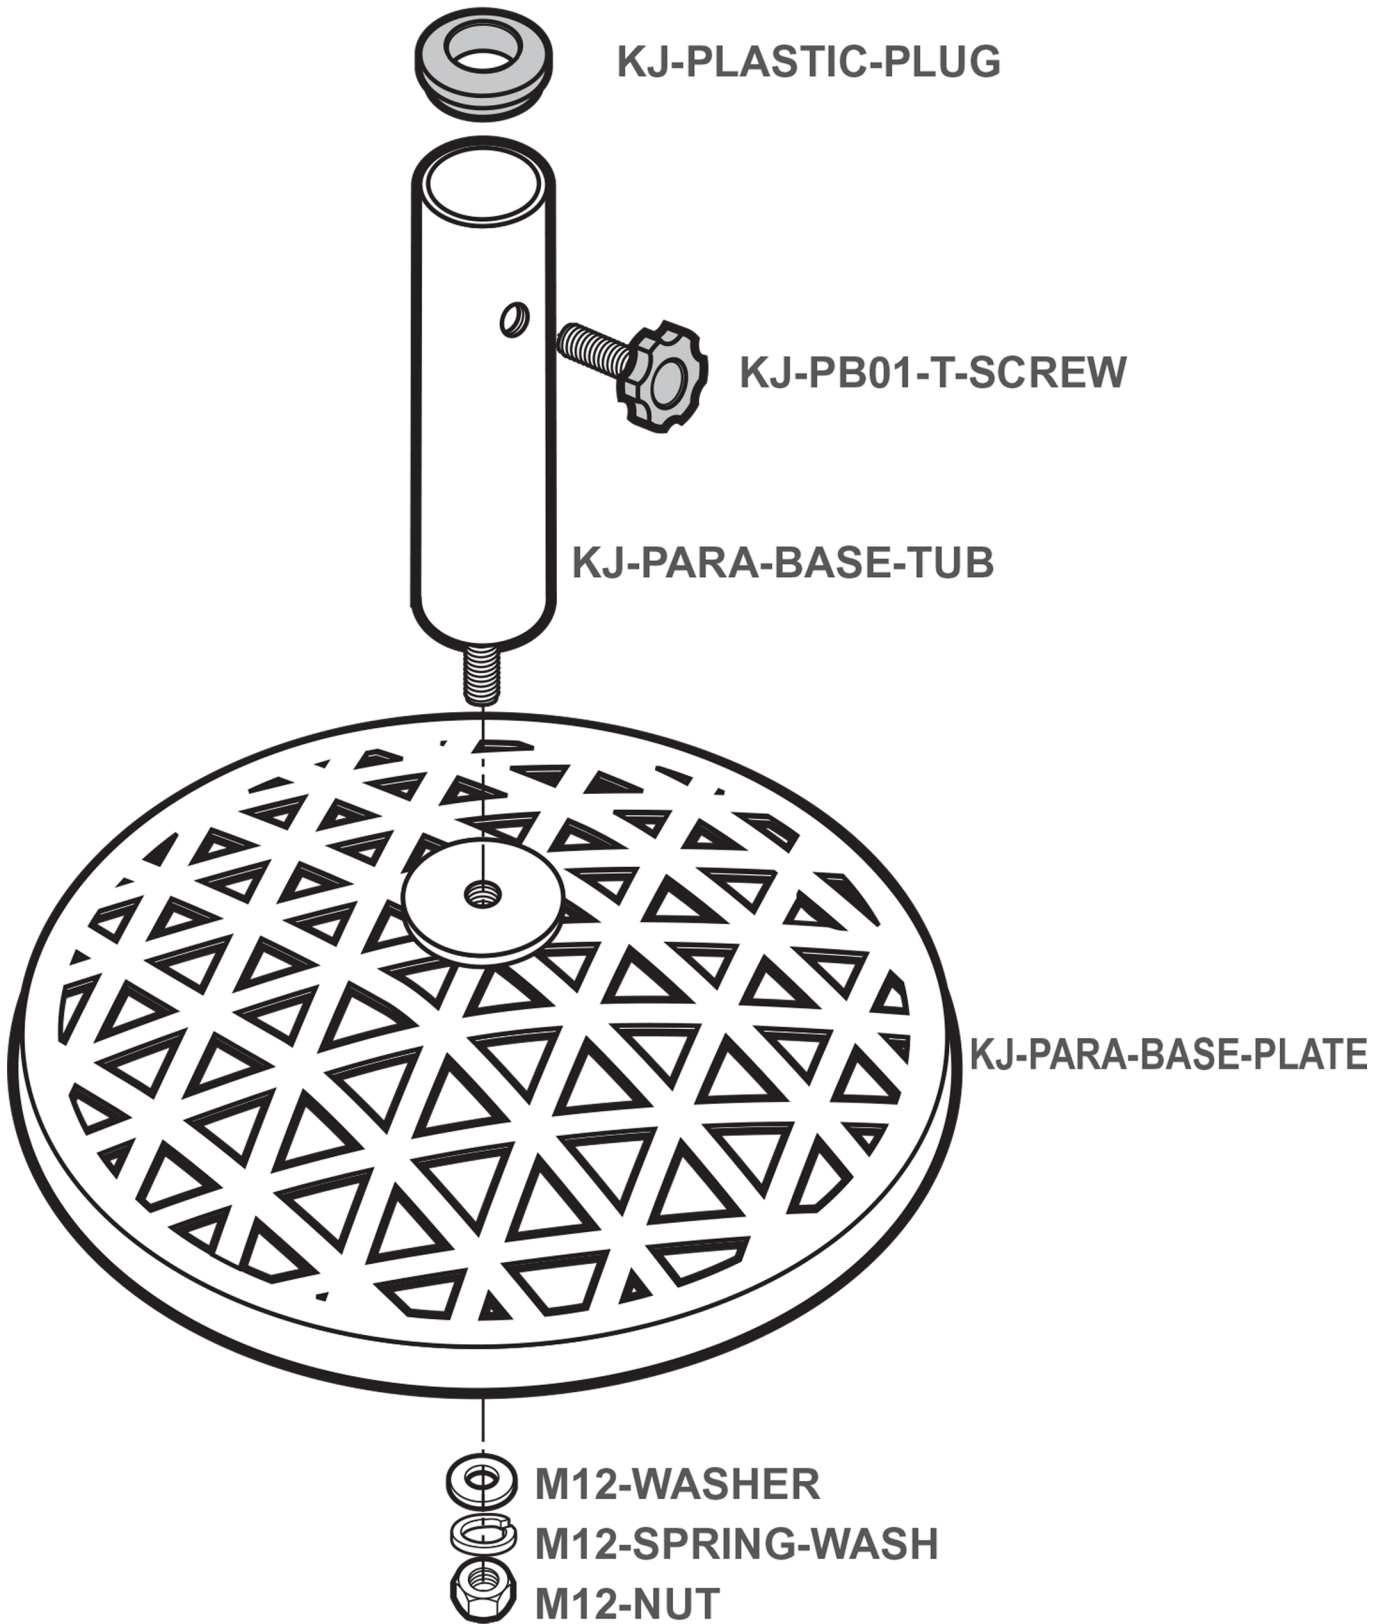

PARASOL BASE

KJ-1-PARA-BASE-SHORT

Lazy Susan

1

KJ-PARA-BASE-TUB

1x

M12-NUT

1x

M12-WASHER

1x

M12-SPRING-WASH

1x

KJ-PARA-BASE-PLATE

1x

2

3