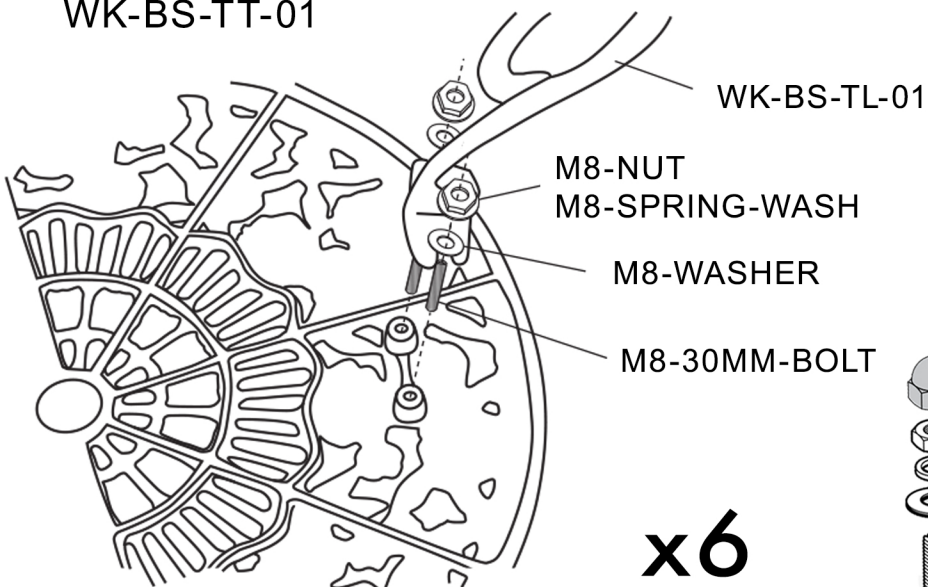

LONDON ROSE

WK-1-LON-ROSE-TBL

Lazy Susan

M8-30MM-BOLT

6x

M8-30MM-HD-BOLT-P

3x

M8-NUT

9x

M8-NUT-CAP

9x

M8-WASHER

9x

M8-SPRING-WASH

9x

1

WK-BS-TT-01

x6

2

3

4

WK-M8-CHAIR-FOOT

WK-BS-TT-01

WK-BS-TL-01